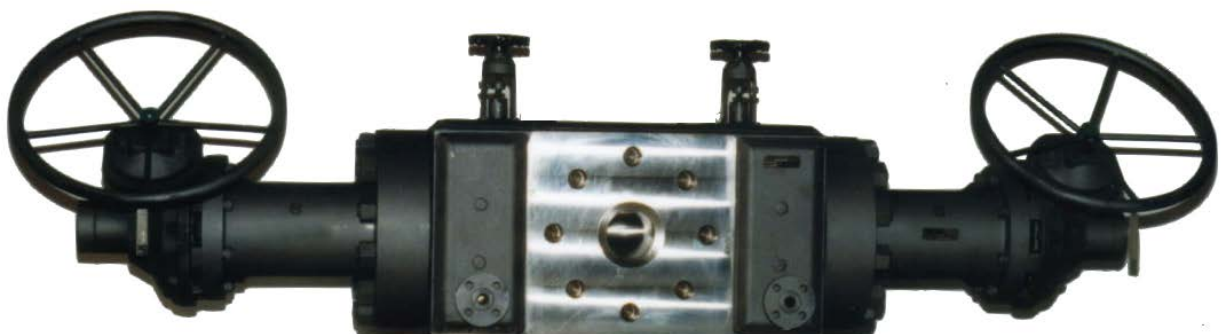

# High Pressure Valves

for Fertilizer & Chemical processes

Globe Valves

Angle Valves

Multi Valves

# High Pressure Valves

Top Performance in worst conditions

Angle Valves

3way Valves

Check Valves

Tank Valves

PN 160 ~ 400

Class 900 ~ 2500