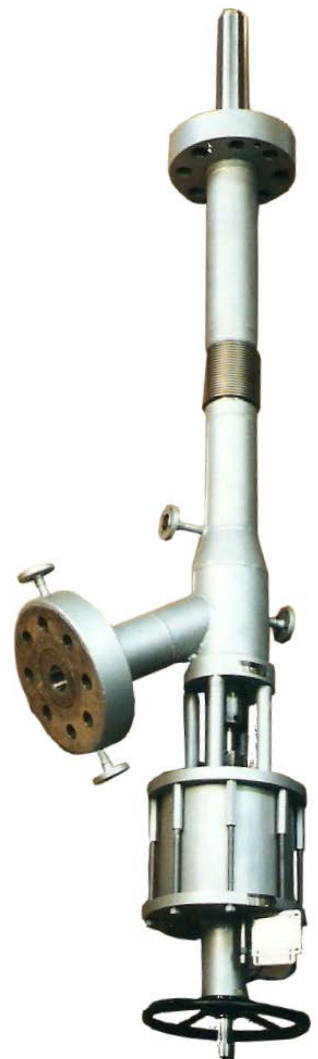

# High Pressure Valves

for Fertilizer & Chemical processes

Globe Valves

Angle Valves

Multi Valves

# High Pressure Valves

Top Performance in worst conditions

Angle Valves

3way Valves

Check Valves

Tank Valves

PN 160 ~ 400

Class 900 ~ 2500