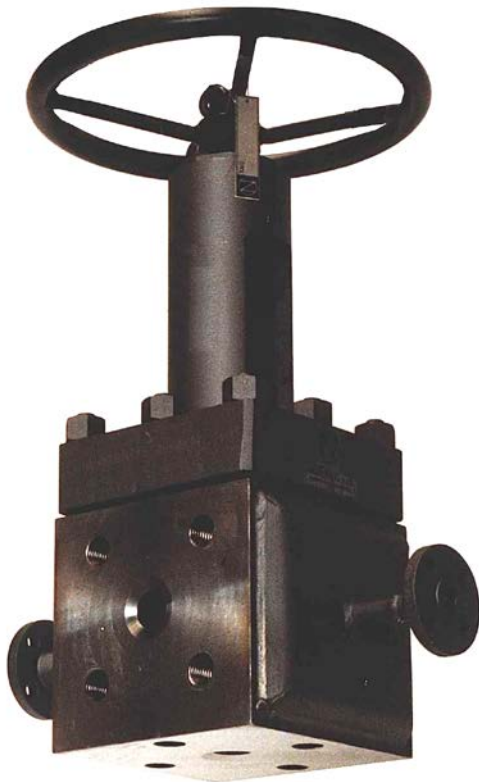

# High Pressure Valves

for Fertilizer & Chemical processes

Globe Valves

Angle Valves

Multi Valves

# High Pressure Valves

Top Performance in worst conditions

Angle Valves

3way Valves

Check Valves

Tank Valves

PN 160 ~ 400

Class 900 ~ 2500